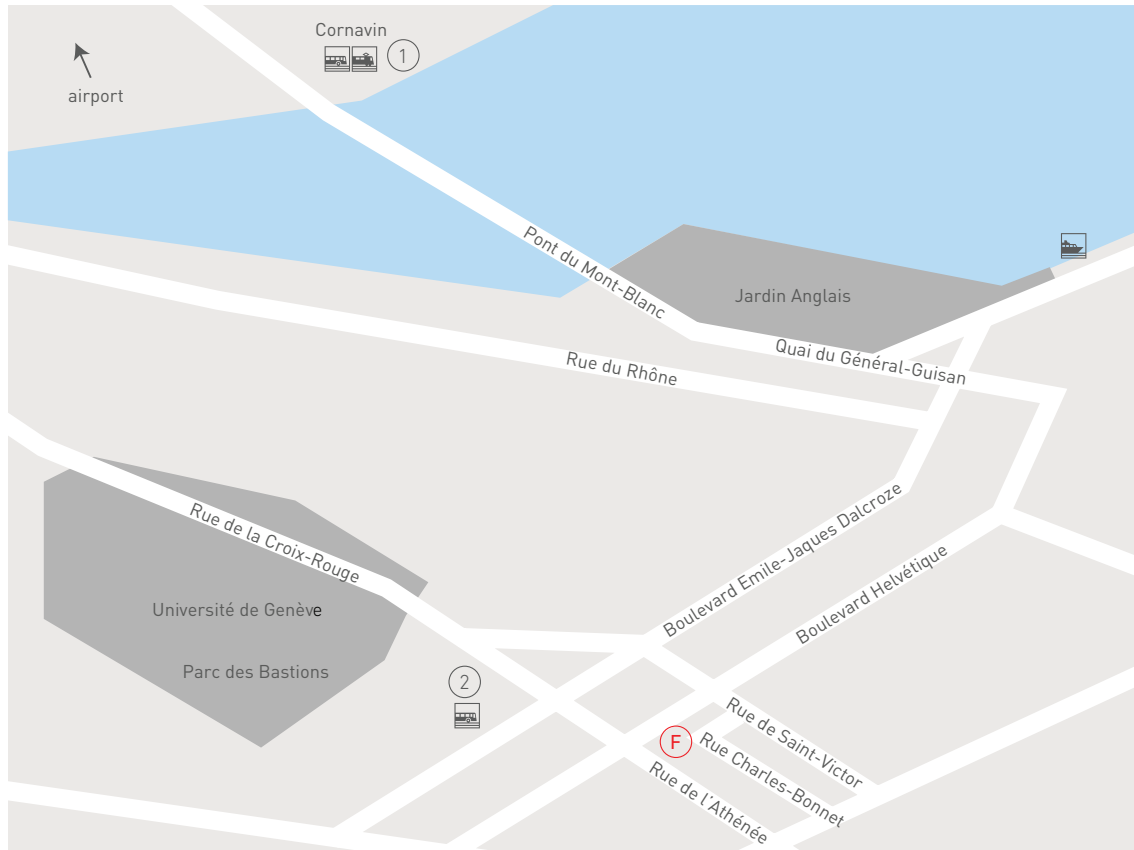

How to find us in Geneva

Our office is centrally located in Geneva and is easily accessible by public transportation.

Public Transportation

From the main railway station Cornavin ①, bus n° 3 direction Crêts-de-Champel, stop Athénée ②, and bus n° 5 direction Thônex-Vallard, stop Athénée, then approx. 5 minute-walk.

From the airport, bus n° 5 direction Thônex-Vallard, stop Athénée ②, then approx. 5 minute-walk.

Parking

Public parking Saint-Antoine, Boulevard Emile-Jaques Dalcroze 10, then approx. 5 minute walk.
Possibility to park in the streets with a disk in the «blue» zones (limited to 1.5 h).