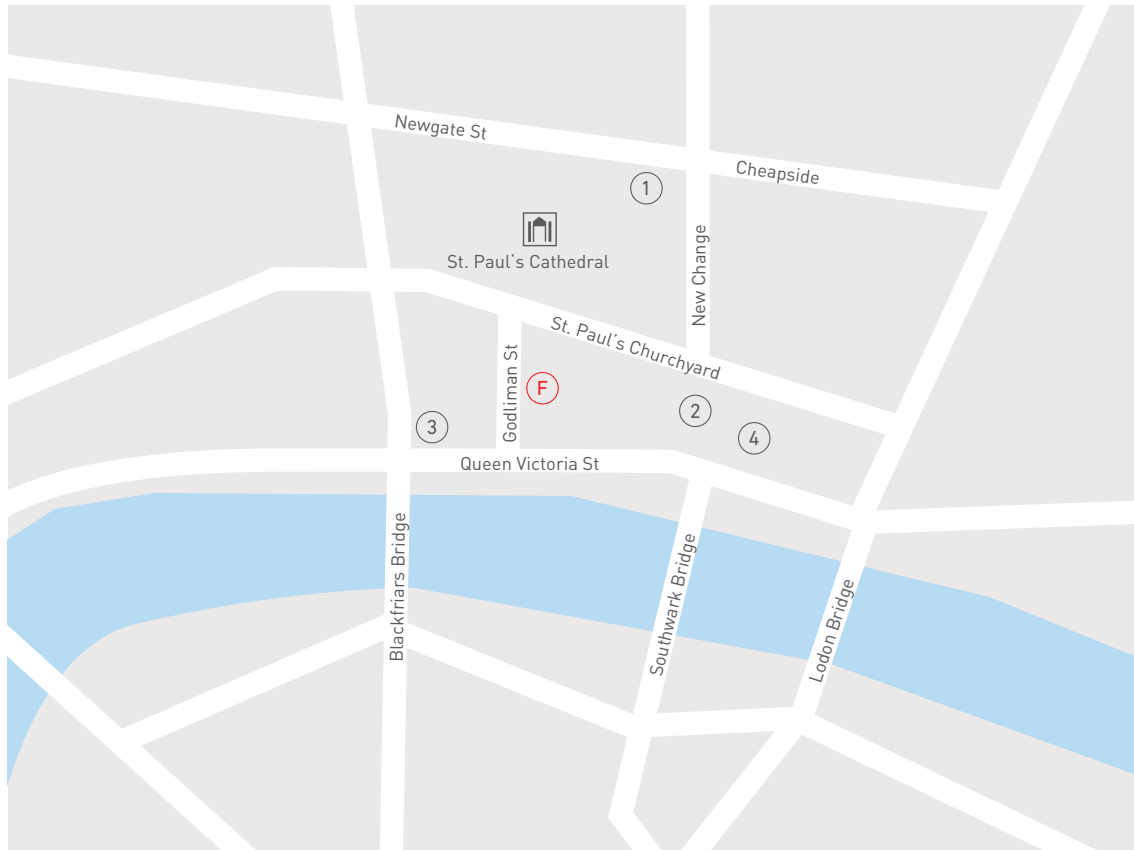

## How to find us in London

Our office is centrally located in London and is easily accessible by public transportation.

### Public Transportation

Underground stations St. Pauls  
① (Central Line) or Mansion  
House (District and Circle line)  
② are approximately 5 minutes  
walking distance.

Main line railway stations  
Blackfriars ③ and Cannon  
Street ④ are approximately  
5 until 10 minutes walking  
distance.

### Parking

There is an NCP car park  
on Queen Victoria Street,  
approximately 2 minutes  
walk from the office.