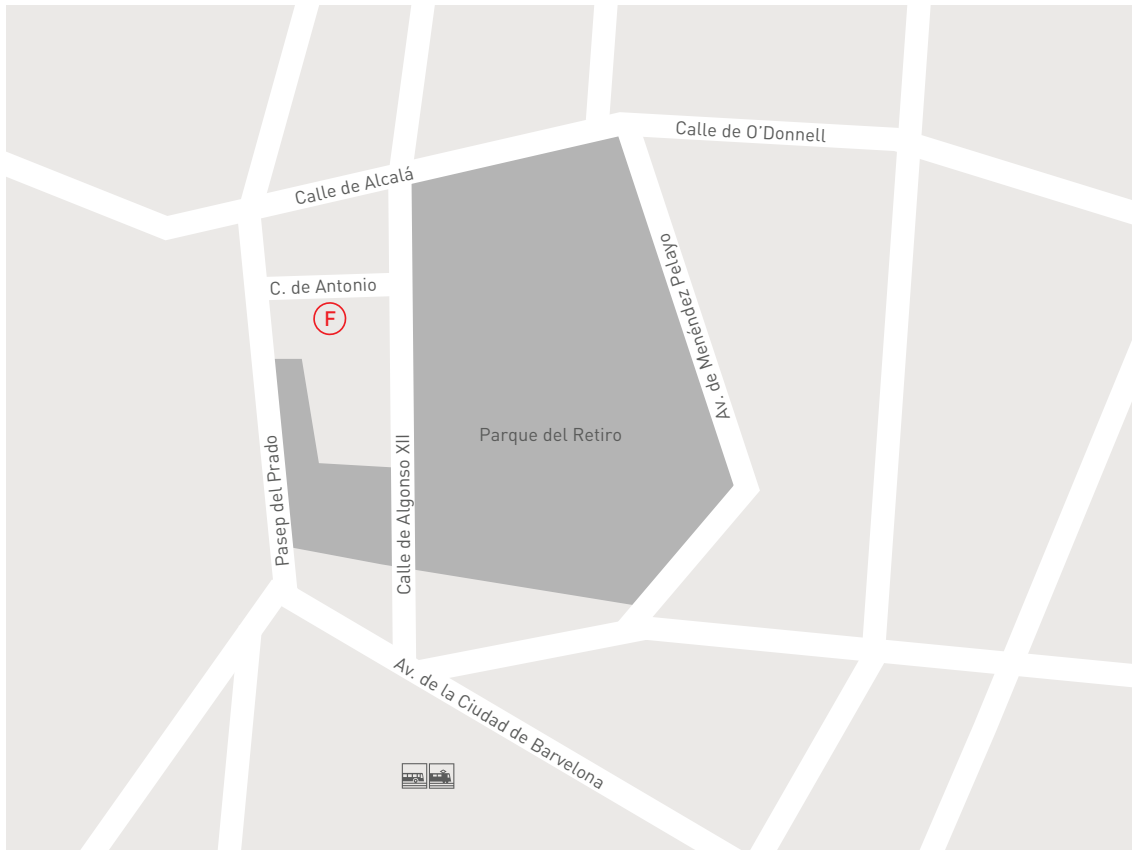

How to find us in Madrid

Our office is centrally located in Madrid and is easily accessible by public transportation.

Public Transportation

Metro: Banco de España
(line 2), Retiro (line 2)

Commuter train (Renfe):
Recoletos (C-1, C-2, C-7, C-10)

Parking

C/ Montalbán, 4

Buses (EMT): 19, 10, 14, 27, 34,
37, 45, 1, 2, 9, 15, 20, 51, 52, 74,
146

Madrid

FRORIEP S.L.
Antonio Maura 10
ESP-28014 Madrid
Tel. +34 91 523 77 90
madrid@froriep.ch