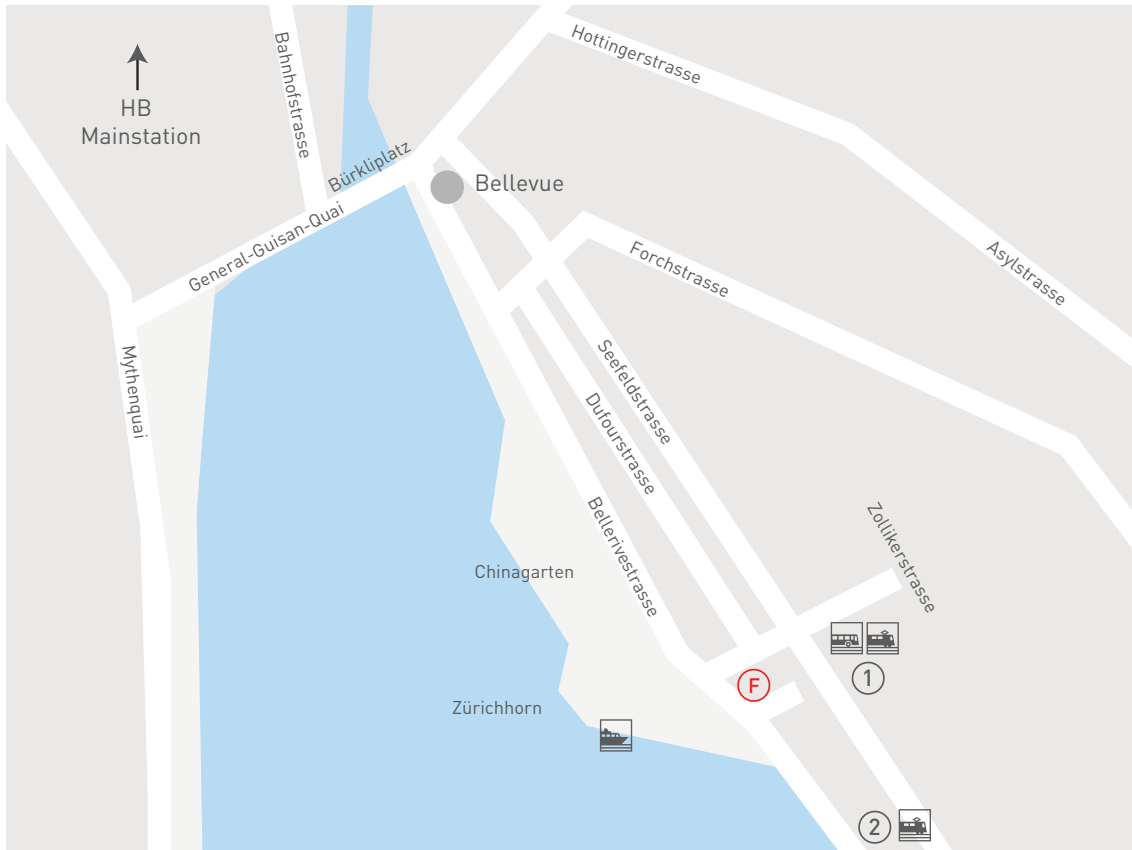

## How to find us in Zurich

Our office is centrally located in Zurich Seefeld and is easily accessible by public transportation.

### Public Transportation

Tram no. 2 or no. 4 direction Tiefenbrunnen, stop Wildbachstrasse ①, approx. 100 m walk towards the lake.

Suburban Railway (S-Bahn) Line S6 or S16 to train station Tiefenbrunnen ② approx. 5 until 7 minutes walking distance in the direction of city center.